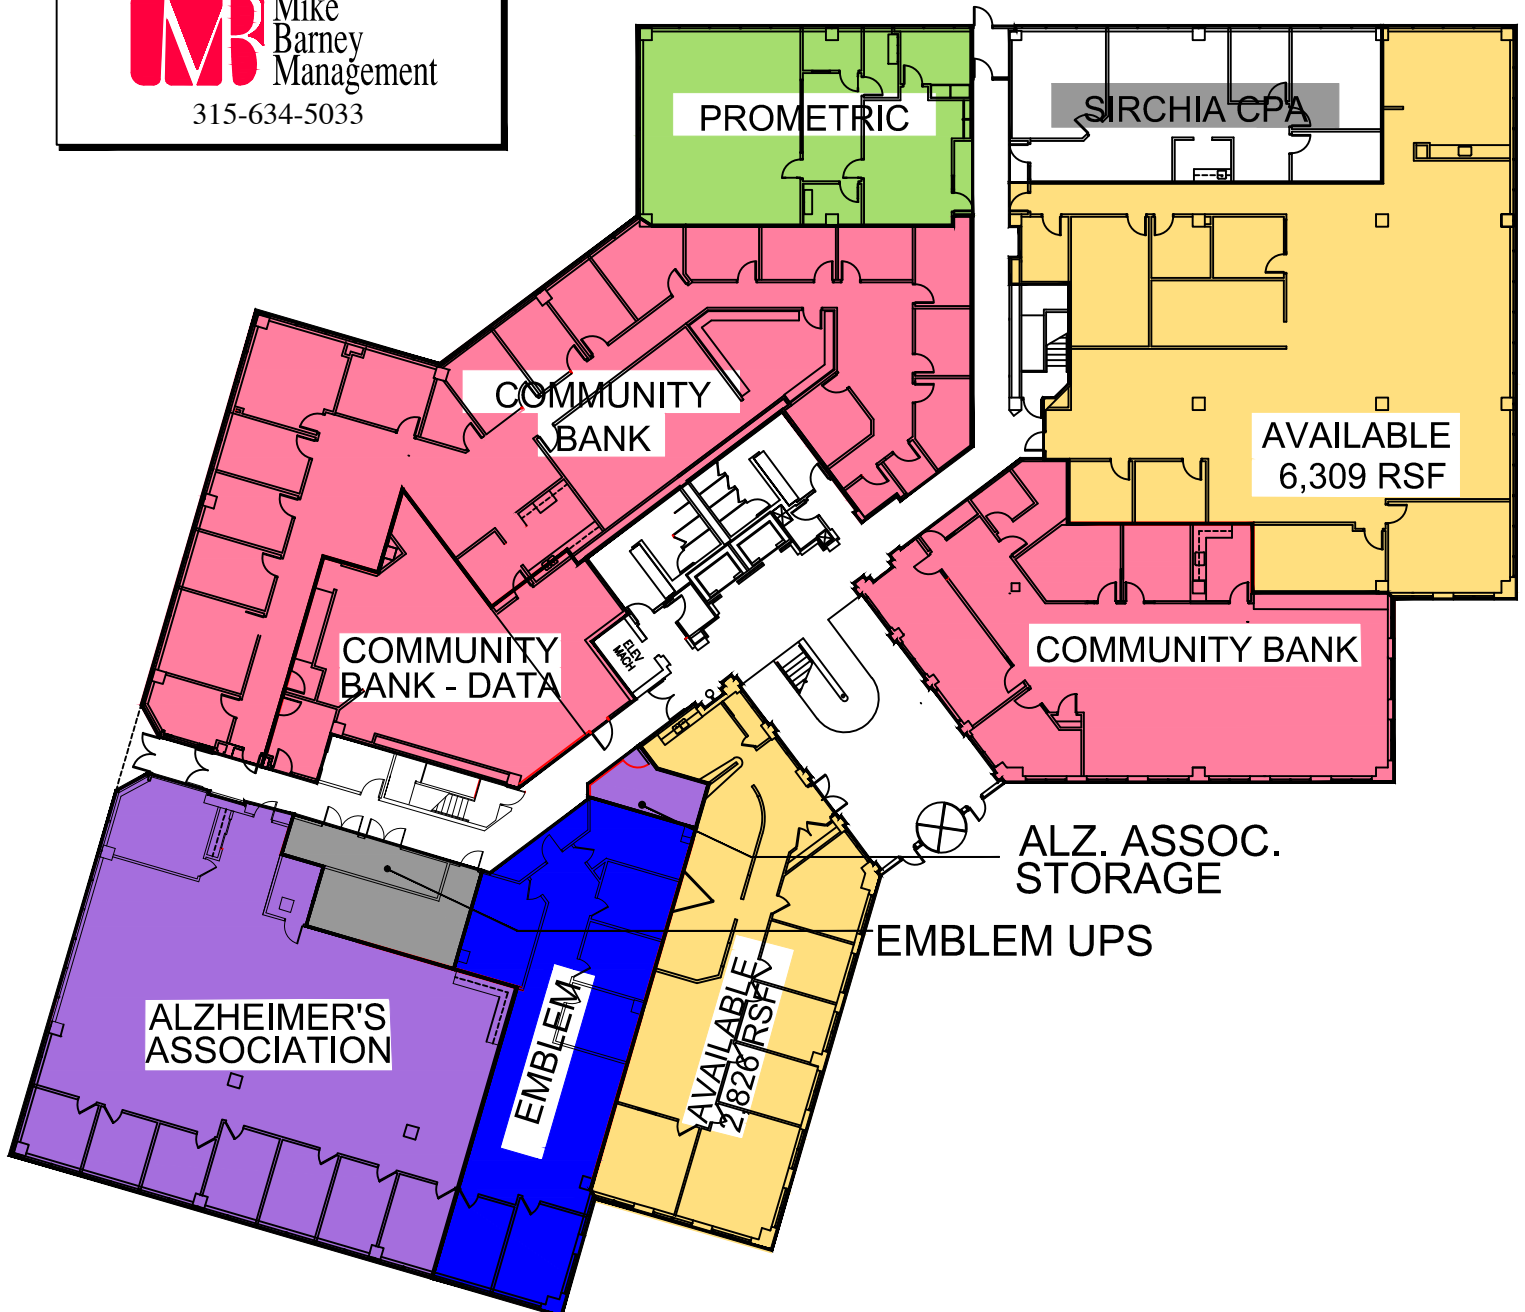

5015 CAMPUSWOOD DRIVE

FOR MORE INFORMATION, CONTACT:

Mike
Barney
Management

315-634-5033

KEY PLAN

FIRST FLOOR

5015 CAMPUSWOOD DRIVE SYRACUSE, NY

CAMPUSWOOD REALTY LLC